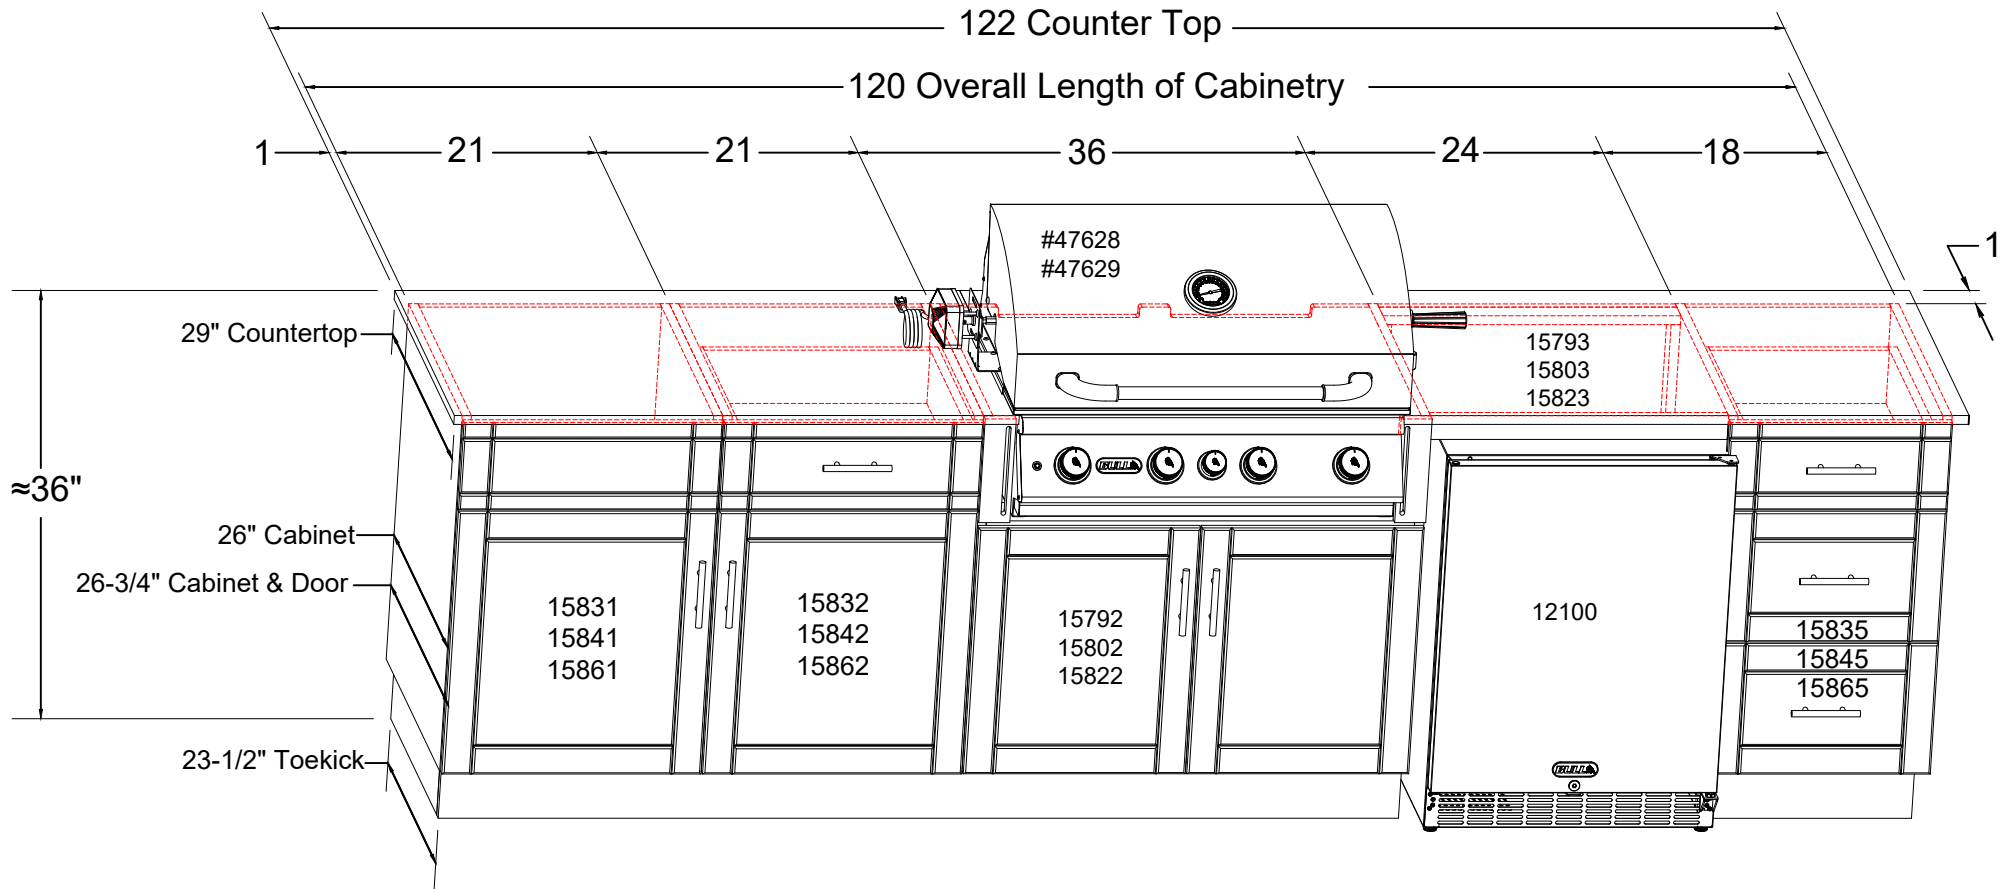

DuraBULL™

Charleston Kitchen

DuraBull 10ft. Charleston Kitchen

SKU # 15913 (Dune Base w/ Coffee Brown Granite kit)

SKU# 15914 (Symphony Blue Base w/ Galaxy White Granite kit)

SKU # 15915 (Charcoal Base w/ Midnight Black Granite kit)